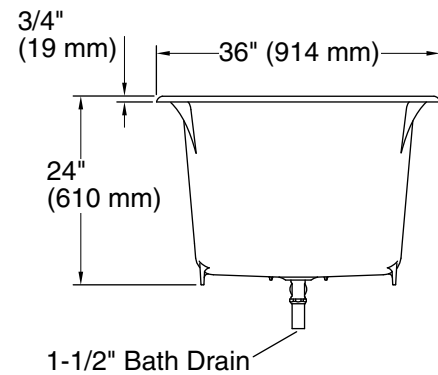

Tea-for-Two®
66" x 36" drop-in/undermount bath
K-855

Features

- Spacious design accommodates up to two bathers.
- Safeguard® slip-resistant surface on bath floor.

Material

- KOHLER® enameled cast iron.

Installation

No change in measurements if connected with drain illustrated. (K-7147-AF)

Technical Information

All product dimensions are nominal.

Installation:	Drop-in, Under-mount
Drain location:	End
Basin area, bottom:	45" x 25" (1143 mm x 635 mm)
Basin area, top:	58" x 29" (1473 mm x 737 mm)
Weight:	440 lbs (199.6 kg)
Minimum floor load:	81 lbs/ft ² (395.5 kg/m ²)
Water depth:	19-1/2" (495 mm)
Water capacity:	105 gal (397.5 L)
Cutout:	Drop-in, 64-1/2" x 34-1/2" (1638 mm x 876 mm)
Template:	Under-mount, K-587, required, not included
Minimum flat for door:	1-13/16" (46 mm)

Notes

Measure your actual product for rough-in details.

Install this product according to the installation instructions.

The hot water supply should be 70% of the capacity of the bath or greater. Installations will vary.