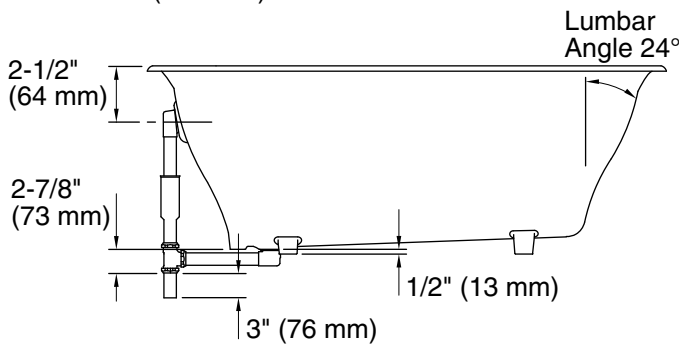

No change in measurements if connected with drain illustrated. (K-7147-AF)

Technical Information

All product dimensions are nominal.

Installation:	Drop-in, Under-mount
Drain location:	End
Basin area, bottom:	45" x 25" (1143 mm x 635 mm)
Basin area, top:	58" x 29" (1473 mm x 737 mm)
Weight:	440 lbs (199.6 kg)
Minimum floor load:	81 lbs/ft ² (395.5 kg/m ²)
Water depth:	19-1/2" (495 mm)
Water capacity:	105 gal (397.5 L)
Cutout:	Drop-in, 64-1/2" x 34-1/2" (1638 mm x 876 mm)
Template:	Under-mount, K-587, required, not included
Minimum flat for door:	1-13/16" (46 mm)