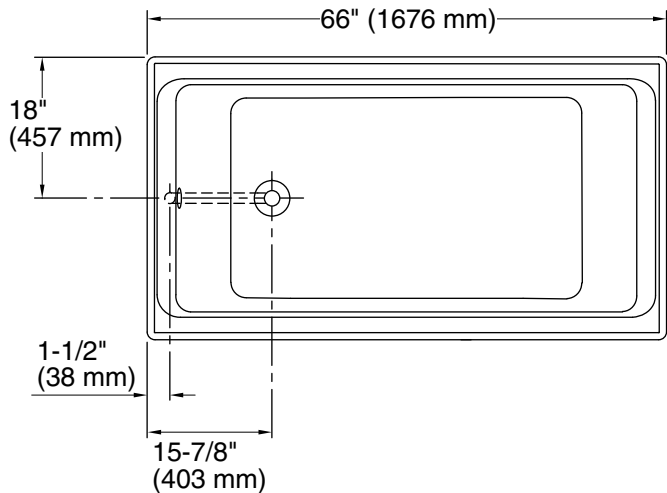

Tea-for-Two®
66" x 36" drop-in/undermount bath
K-855

Features

- Spacious design accommodates up to two bathers.
- Safeguard® slip-resistant surface on bath floor.

Material

- KOHLER® enameled cast iron.

Installation

No change in measurements if connected with drain illustrated. (K-7147-AF)

Technical Information

All product dimensions are nominal.

Installation:	Drop-in, Under-mount
Drain location:	End
Basin area, bottom:	45" x 25" (1143 mm x 635 mm)
Basin area, top:	58" x 29" (1473 mm x 737 mm)
Weight:	440 lbs (199.6 kg)
Minimum floor load:	81 lbs/ft ² (395.5 kg/m ²)
Water depth:	19-1/2" (495 mm)
Water capacity:	105 gal (397.5 L)
Cutout:	Drop-in, 64-1/2" x 34-1/2" (1638 mm x 876 mm)
Template:	Under-mount, K-587, required, not included
Minimum flat for door:	1-13/16" (46 mm)

Notes

Measure your actual product for rough-in details.

Install this product according to the installation instructions.

The hot water supply should be 70% of the capacity of the bath or greater. Installations will vary.